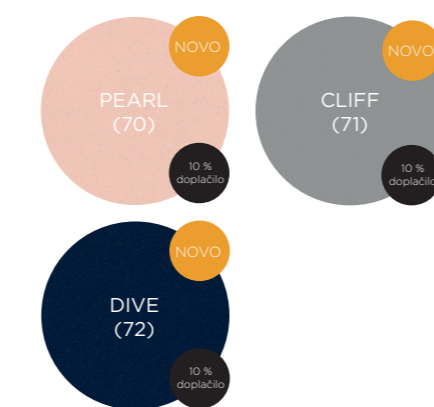

MILLENNIAL LINE