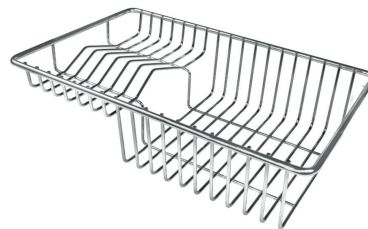

Basket 3,5" waste fitting The drain is equipped with a large 3.5" drain, with the practical basket cap that prevents the discharge of solid parts. The 3.5 "drain allows the use of the Foster waste-disposer, compatible with all models.

Deep bowls This bowls reach an important depth, over 20 cm, thanks to the advanced production technology, that can be offer great capiciency and practicity in all the washing operations.

Small radius Bowls with squared shapes with a modern design and an increased capacity, for a minimal aesthetics connected with an extreme practicity.

Cestello inox 8612 000

Glass chopping board 8631 300

HPDE Chopping board 8657 001

HPDE Twin chopping board 8644 101

Iroko-wood chopping board with stainless steel colander 8644 042

Iroko-wood sliding chopping board 8644 041

Iroko-wood twin chopping board 8644 004

Stainless steel plate rack 8100 303

White bowl 8153 100

Glass chopping board 8633 300

Graters kit with ring-holder and food collection tray 8159 101

Iroko-wood chopping board 8646 000