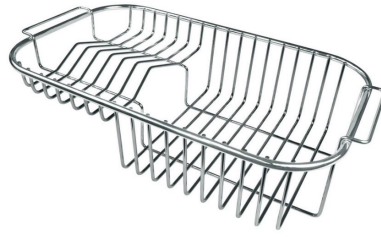

Deep bowls This bowls reach an important depth, over 20 cm, thanks to the advanced production technology, that can be offer great capiciency and practicity in all the washing operations.

Small radius Bowls with squared shapes with a modern design and an increased capacity, for a minimal aesthetics connected with an extreme practicity.

Cestello inox 8612 000

Glass chopping board 8631 300

HPDE Chopping board 8657 001

HPDE Twin chopping board 8644 101

Iroko-wood chopping board with stainless steel colander 8644 042

Iroko-wood sliding chopping board 8644 041

Iroko-wood twin chopping board 8644 004

Stainless steel plate rack 8100 303

White bowl 8153 100

Glass chopping board 8633 300

Graters kit with ring-holder and food collection tray 8159 101

Iroko-wood chopping board 8646 000

Iroko-wood sliding chopping board 8643 000

Stainless steel plate rack 8100 301

WARNING:

The accessories 8159101, 8100303,8151000 are only usable in combination with 8644101

RECOMMENDED PAIRINGS

Mixer Tap 1/2 Circle 8480 000