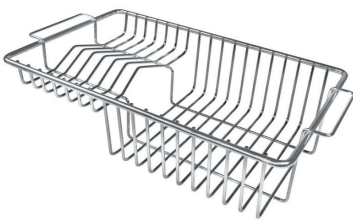

Stainless steel plate rack 8100 201