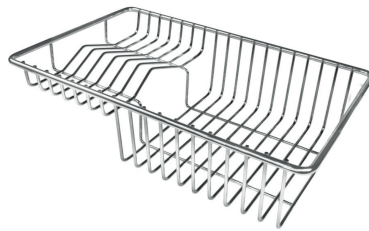

---

**Space waste fitting** The elegant SPACE steel cap closes the drain and leaves no visible residues collected in the basket below. Space also has a small footprint and allows the optimal use of the under-sink compartment.

## OPTIONAL ACCESSORIES

Cestello inox 8612 000

Glass chopping board 8631 300

HPDE Chopping board 8657 001

HPDE Twin chopping board 8644 101

Iroko-wood chopping board with stainless steel colander 8644 042

Iroko-wood sliding chopping board 8644 041

Iroko-wood twin chopping board  
8644 004

Stainless steel colander 8154 000

Stainless steel plate rack 8100 154

Stainless steel plate rack 8100 201

Stainless steel plate rack 8100 303

White bowl 8153 100

Graters kit with ring-holder and  
food collection tray 8159 101

Stainless steel perforated tray  
8151 000

White basket 8612 100

**WARNING:**

The accessories 8159101, 8151000 and 8100303 are only usable in combination with 8644101

The accessories 8100154 and 8154000 are only usable in combination with 8644004