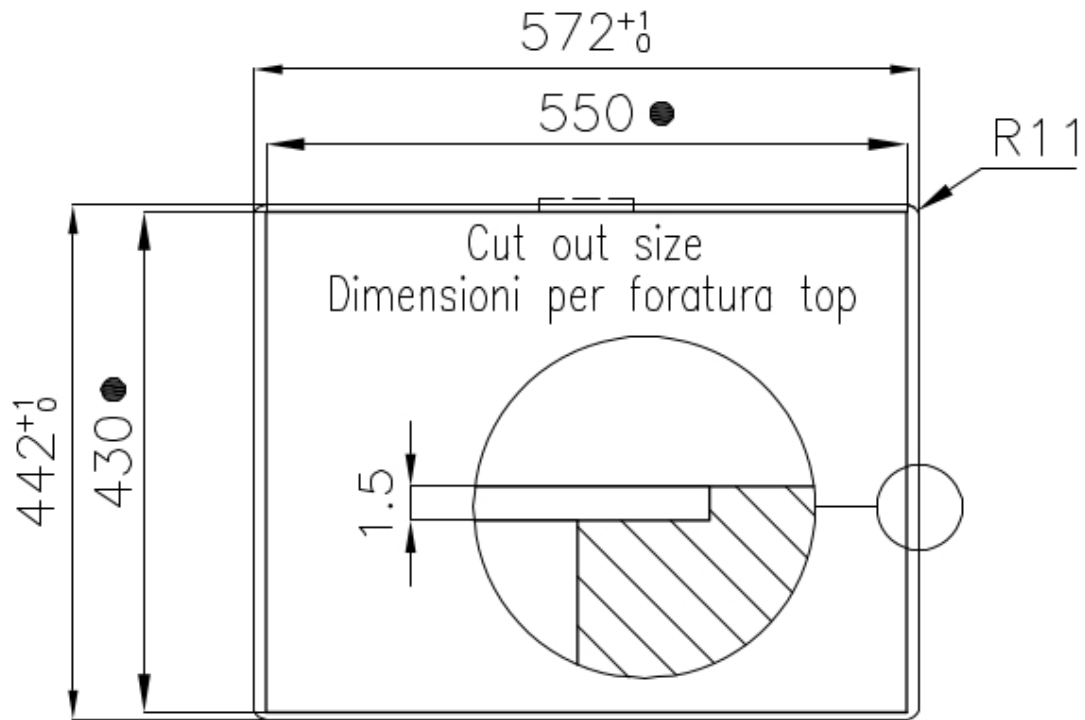

### DETAILS

Finish	Foster brushed
Material	AISI 304 stainless steel
Base	60 cm
Edge/Installation Type	Flush-mount   Top-mount
Dimensions	570x440 mm
Standard fittings	Fixing hooks, gasket, drain, overflow and siphon, boxed packing
Mixer holes	No standard holes
Built-in hole	View technical data sheet (for all Flush-mount / Top-mount models and Under-mount models)
Drainer	No

Width 57 cm

---

Bowl dimension 530x400mm

---

Number of bowls 1 bowl

---

Waste fitting Drain SPACE 3,5"

---

## TECHNICAL DATA

intaglio per il troppo-pieno  
solo con top > 30 mm

recess for housing the over-flow  
only for top > 30 mm

- Built-in cut out for FTS – Foratura per installazione FTS