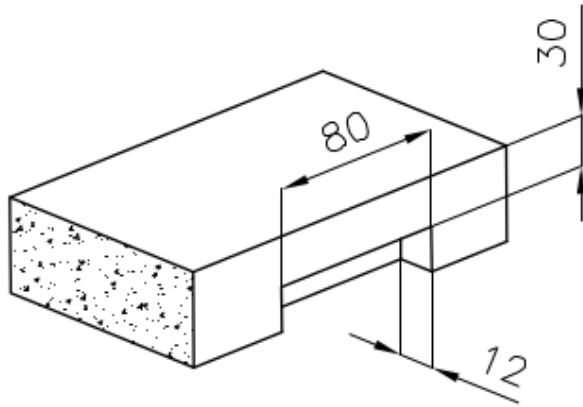

intaglio per il troppo-pieno
solo con top > 30 mm

recess for housing the over-flow
only for top > 30 mm