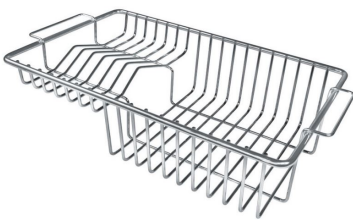

Space waste fitting The elegant SPACE steel cap closes the drain and leaves no visible residues collected in the basket below. Space also has a small footprint and allows the optimal use of the under-sink compartment.

TECHNICAL DATA

GALLERY

OPTIONAL ACCESSORIES

Cestello inox 8612 000

Glass chopping board 8631 300

HPDE Chopping board 8657 001

HPDE Twin chopping board 8644 101

Iroko-wood chopping board with stainless steel colander 8644 042

Iroko-wood sliding chopping board 8644 041

Iroko-wood twin chopping board
8644 004

Stainless steel colander 8154 000

Stainless steel plate rack 8100 154

Stainless steel plate rack 8100 201

Stainless steel plate rack 8100 303

White bowl 8153 100

Graters kit with ring-holder and
food collection tray 8159 101

Stainless steel perforated tray
8151 000

White basket 8612 100

WARNING:

The accessories 8159101, 8151000 and 8100303 are only usable in combination with 8644101