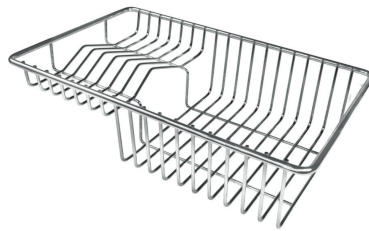

Space waste fitting The elegant SPACE steel cap closes the drain and leaves no visible residues collected in the basket below. Space also has a small footprint and allows the optimal use of the under-sink compartment.

TECHNICAL DATA

GALLERY

OPTIONAL ACCESSORIES

Cestello inox 8612 000

Glass chopping board 8631 300

HPDE Chopping board 8657 001

HPDE Twin chopping board 8644 101

Iroko-wood chopping board with stainless steel colander 8644 042

Iroko-wood sliding chopping board 8644 041

Iroko-wood twin chopping board
8644 004

Stainless steel colander 8154 000

Stainless steel plate rack 8100 154

Stainless steel plate rack 8100 201

Stainless steel plate rack 8100 303

White bowl 8153 100

Graters kit with ring-holder and
food collection tray 8159 101

Stainless steel perforated tray
8151 000

White basket 8612 100

WARNING:

The accessories 8159101, 8151000 and 8100303 are only usable in combination with 8644101