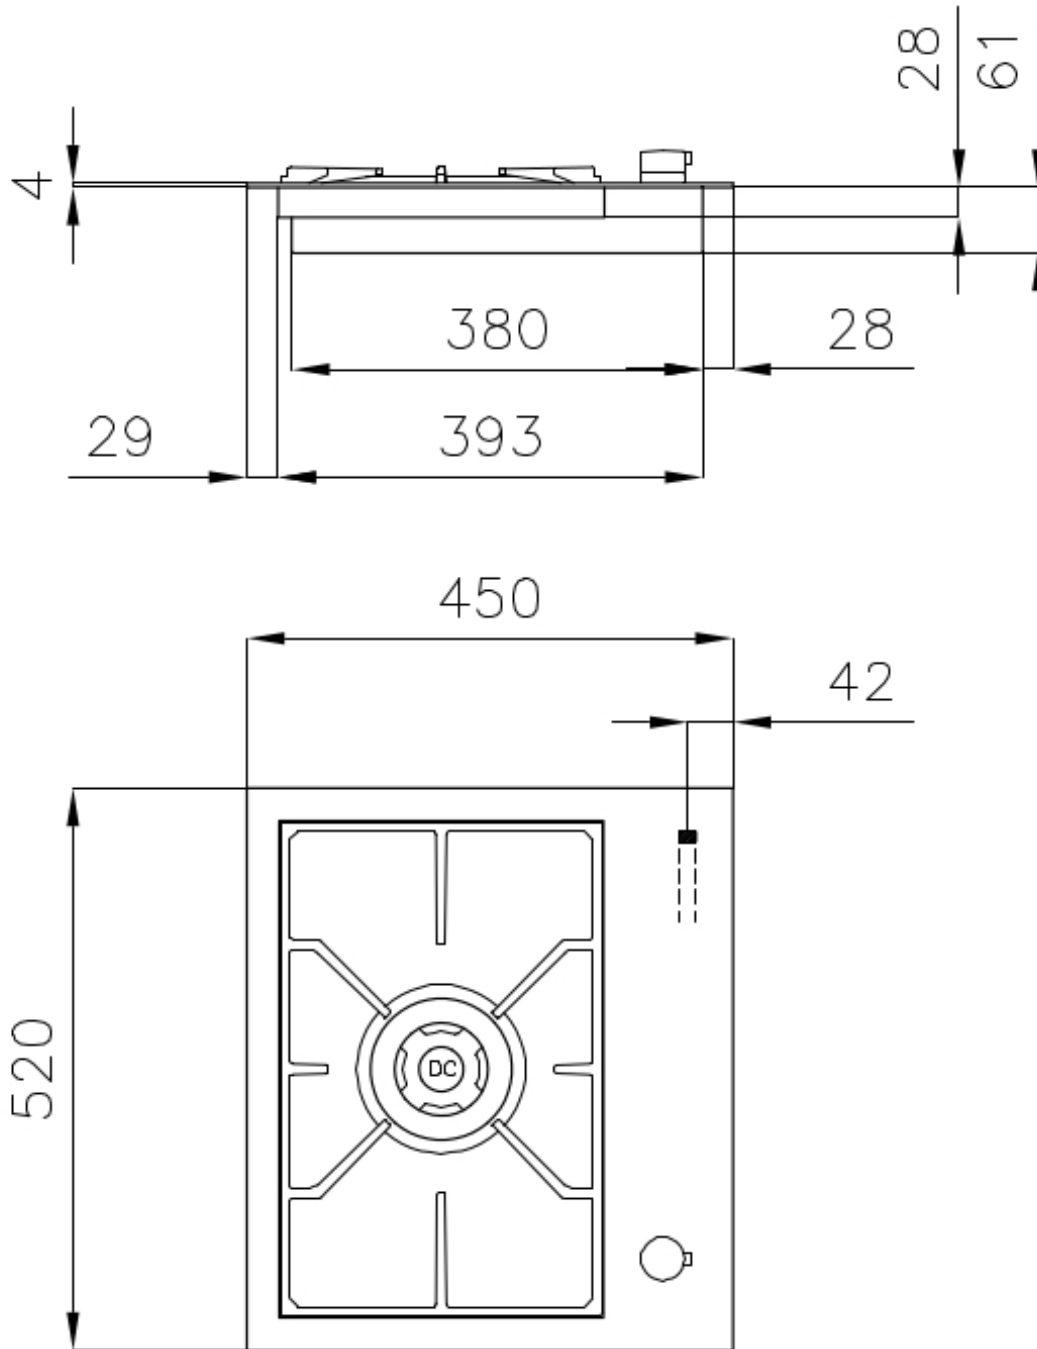

TECHNICAL DATA