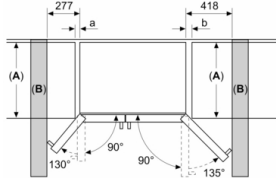

Measurements in mm