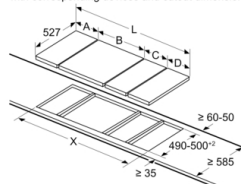

Serie 8, Domino plinska kuhalna plošča, 30 cm, Steklokeramika, Črna PRB3A6B70

measurements in mm

When installing two or more Domino units side-by-side, one or more assembly kits are required (2 units = 1 assembly kit, 3 units = 2 assembly kits, etc.).