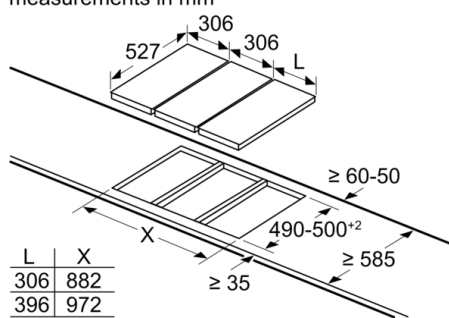

Serie 8, Domino plinska kuhalna plošča, 30 cm, Steklokeramika, Črna PRB3A6B70

measurements in mm

When installing two or more Domino units side-by-side, one or more assembly kits are required (2 units = 1 assembly kit, 3 units = 2 assembly kits, etc.).