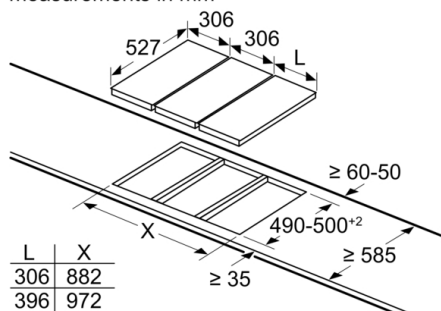

When installing two Domino units right next to a hob, two assembly kits (HEZ394301) are required.

measurements in mm