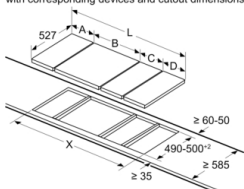

Serie 6, Flex induction kuhlana plošča, 30 cm, Črna, površinska montaža z okvirjem PXX375FB1E

measurements in mm

When installing two Domino units right next to a hob, two assembly kits (HEZ394301) are required.

measurements in mm

When installing two or more Domino units side-by-side, one or more assembly kits are required (2 units = 1 assembly kit, 3 units = 2 assembly kits, etc.).

Dimenzije v mm
Možnost sestavljanja posameznih delov z ustreznimi dimenzijami aparatov in izrezov

Širina:
Širina aparata:

	A	B	C	D	L	X	
2x30	306	306	-	-	612	576	
1x30, 1x40	306	396	-	-	702	666	
1x30, 1x60	306	606	-	-	912	876	
1x30, 1x70*	306	710	-	-	1016	980	
1x30, 1x80	306	816	-	-	1122	1086	
1x30, 1x90	306	916	-	-	1222	1186	
2x40	396	396	-	-	792	756	
1x40, 1x60	396	606	-	-	1002	966	
1x40, 1x70*	396	710	-	-	1106	1070	
1x40, 1x80	396	816	-	-	1212	1176	
1x40, 1x90	396	916	-	-	1312	1276	
3x30	306	306	306	-	918	882	
2x30, 1x40	306	306	396	-	1008	972	
2x30, 1x60	306	306	606	-	1218	1182	
2x30, 1x70*	306	306	710	-	1322	1286	
2x30, 1x80	306	306	816	-	1428	1392	
2x30, 1x90	306	306	916	-	1528	1492	
1x30, 2x40	306	396	396	-	1098	1062	
1x30, 1x40, 1x60	306	396	606	-	1308	1272	
1x30, 1x40, 1x70*	306	396	710	-	1412	1376	
1x30, 1x40, 1x80	306	396	816	-	1518	1482	
1x30, 1x40, 1x90	306	396	916	-	1618	1582	
2x40, 1x60	396	396	606	-	1398	1362	
4x30	306	306	306	306	1224	1188	

measurements in mm
Assembly kit (HEZ394301) for Domino

measurements in mm

When installing a Domino unit right next to a hob, an assembly kit (HEZ394301) is required.

B: Dependent on the cut-out depth