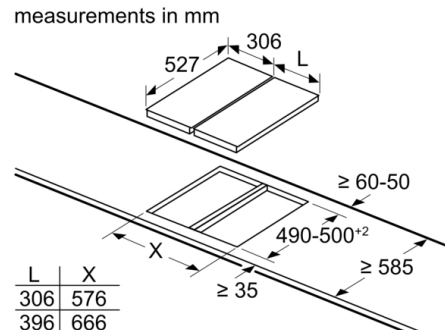

When installing two or more Domino units side-by-side, one or more assembly kits are required (2 units = 1 assembly kit, 3 units = 2 assembly kits, etc.).