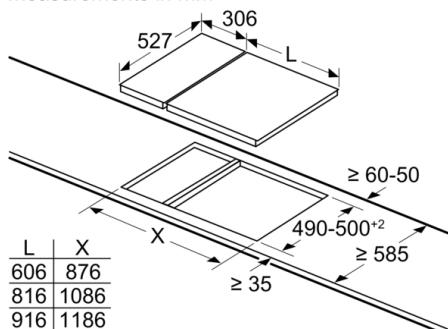

When installing two or more Domino units side-by-side, one or more assembly kits are required (2 units = 1 assembly kit, 3 units = 2 assembly kits, etc.).

Dimenzije v mm
Možnost sestavljanja posameznih delov z ustreznimi dimenzijami aparatov in izrezov

Širina:
Širina aparata:

	A	B	C	D	L	X	
2x30	306	306	-	-	612	576	
1x30, 1x40	306	396	-	-	702	666	
1x30, 1x60	306	606	-	-	912	876	
1x30, 1x70*	306	710	-	-	1016	980	
1x30, 1x80	306	816	-	-	1122	1086	
1x30, 1x90	306	916	-	-	1222	1186	
2x40	396	396	-	-	792	756	
1x40, 1x60	396	606	-	-	1002	966	
1x40, 1x70*	396	710	-	-	1106	1070	
1x40, 1x80	396	816	-	-	1212	1176	
1x40, 1x90	396	916	-	-	1312	1276	
3x30	306	306	306	-	918	882	
2x30, 1x40	306	306	396	-	1008	972	
2x30, 1x60	306	306	606	-	1218	1182	
2x30, 1x70*	306	306	710	-	1322	1286	
2x30, 1x80	306	306	816	-	1428	1392	
2x30, 1x90	306	306	916	-	1528	1492	
1x30, 2x40	306	396	396	-	1098	1062	
1x30, 1x40, 1x60	306	396	606	-	1308	1272	
1x30, 1x40, 1x70*	306	396	710	-	1412	1376	
1x30, 1x40, 1x80	306	396	816	-	1518	1482	
1x30, 1x40, 1x90	306	396	916	-	1618	1582	
2x40, 1x60	396	396	606	-	1398	1362	
4x30	306	306	306	306	1224	1188	

measurements in mm
Assembly kit (HEZ394301) for Domino

measurements in mm

When installing a Domino unit right next to a hob, an assembly kit (HEZ394301) is required.