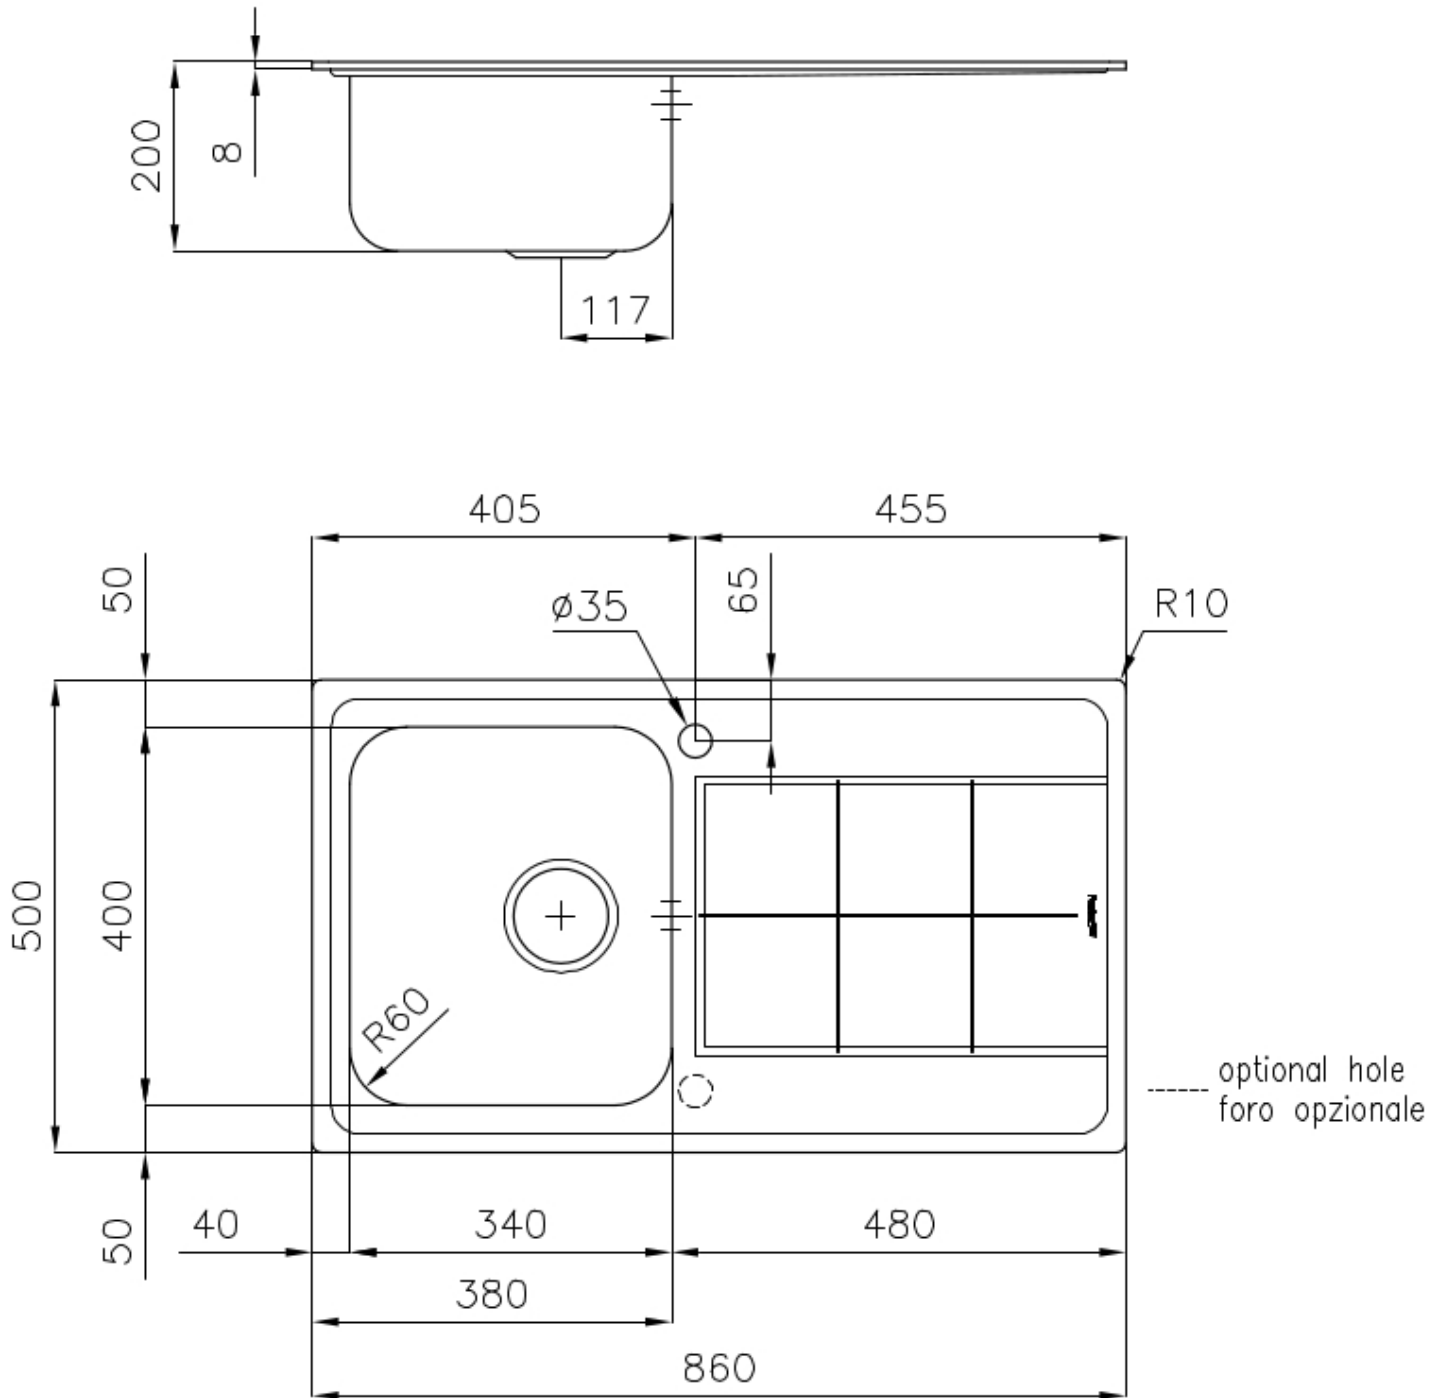

TECHNICAL DATA

OPTIONAL ACCESSORIES