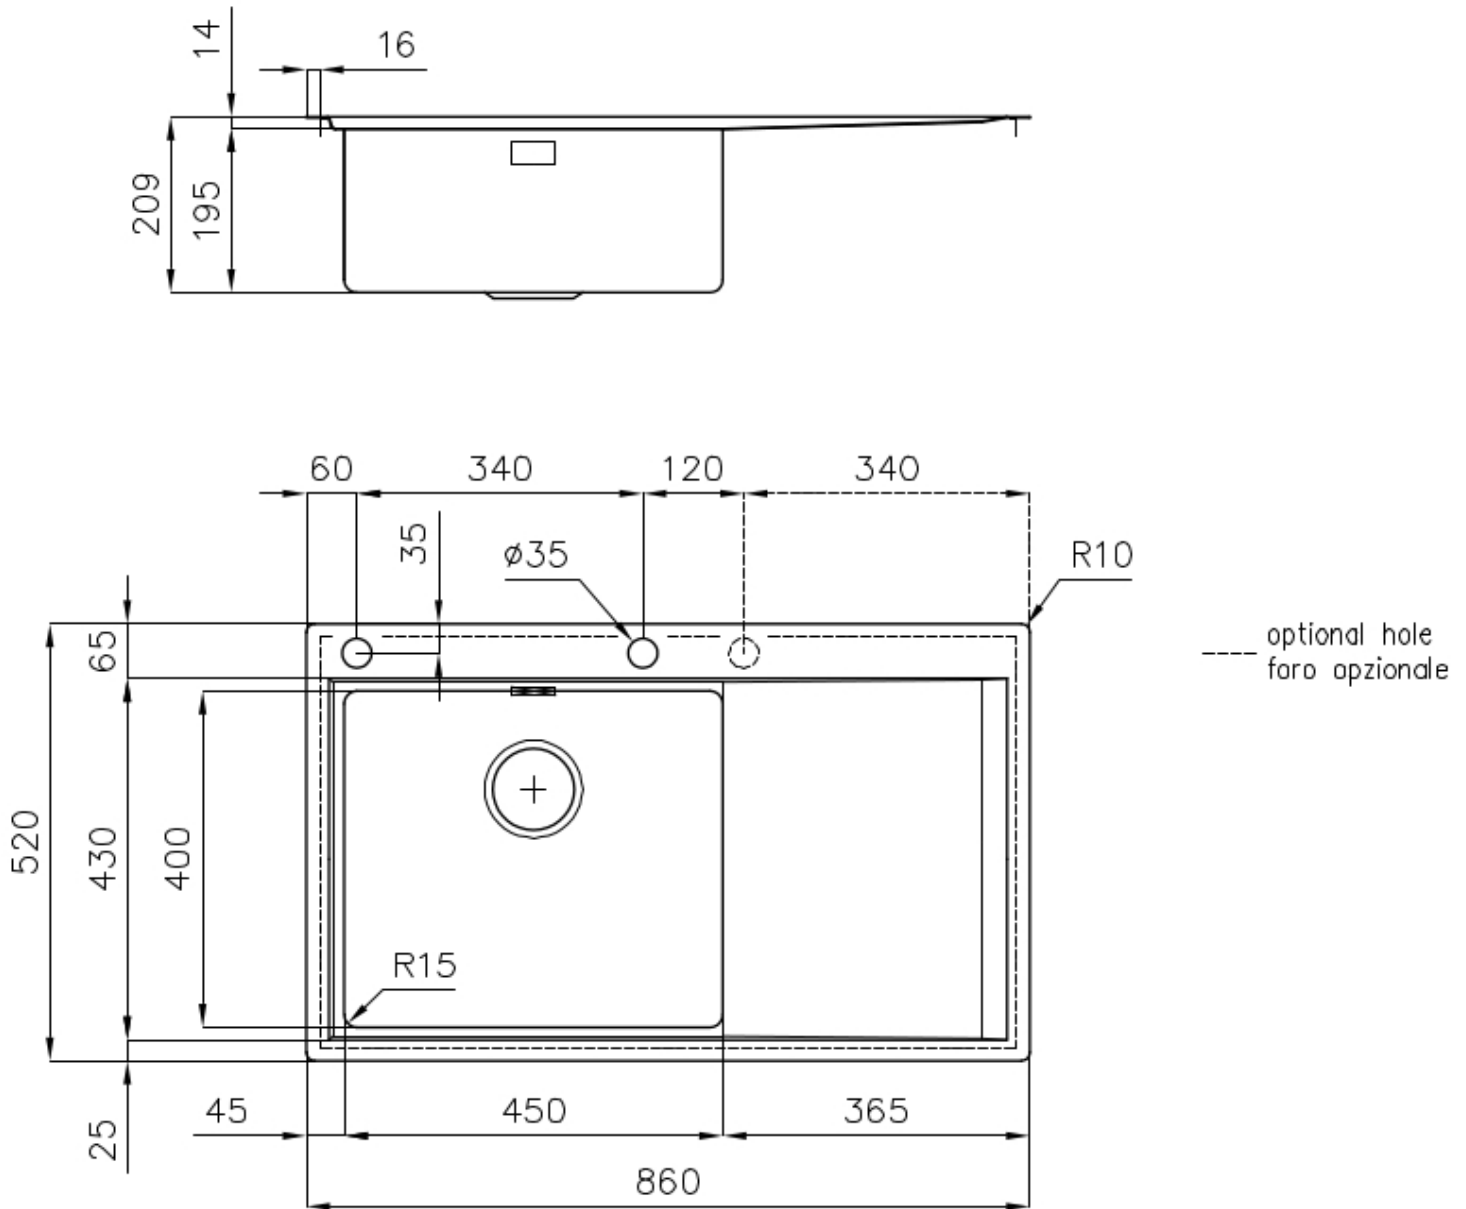

TECHNICAL DATA