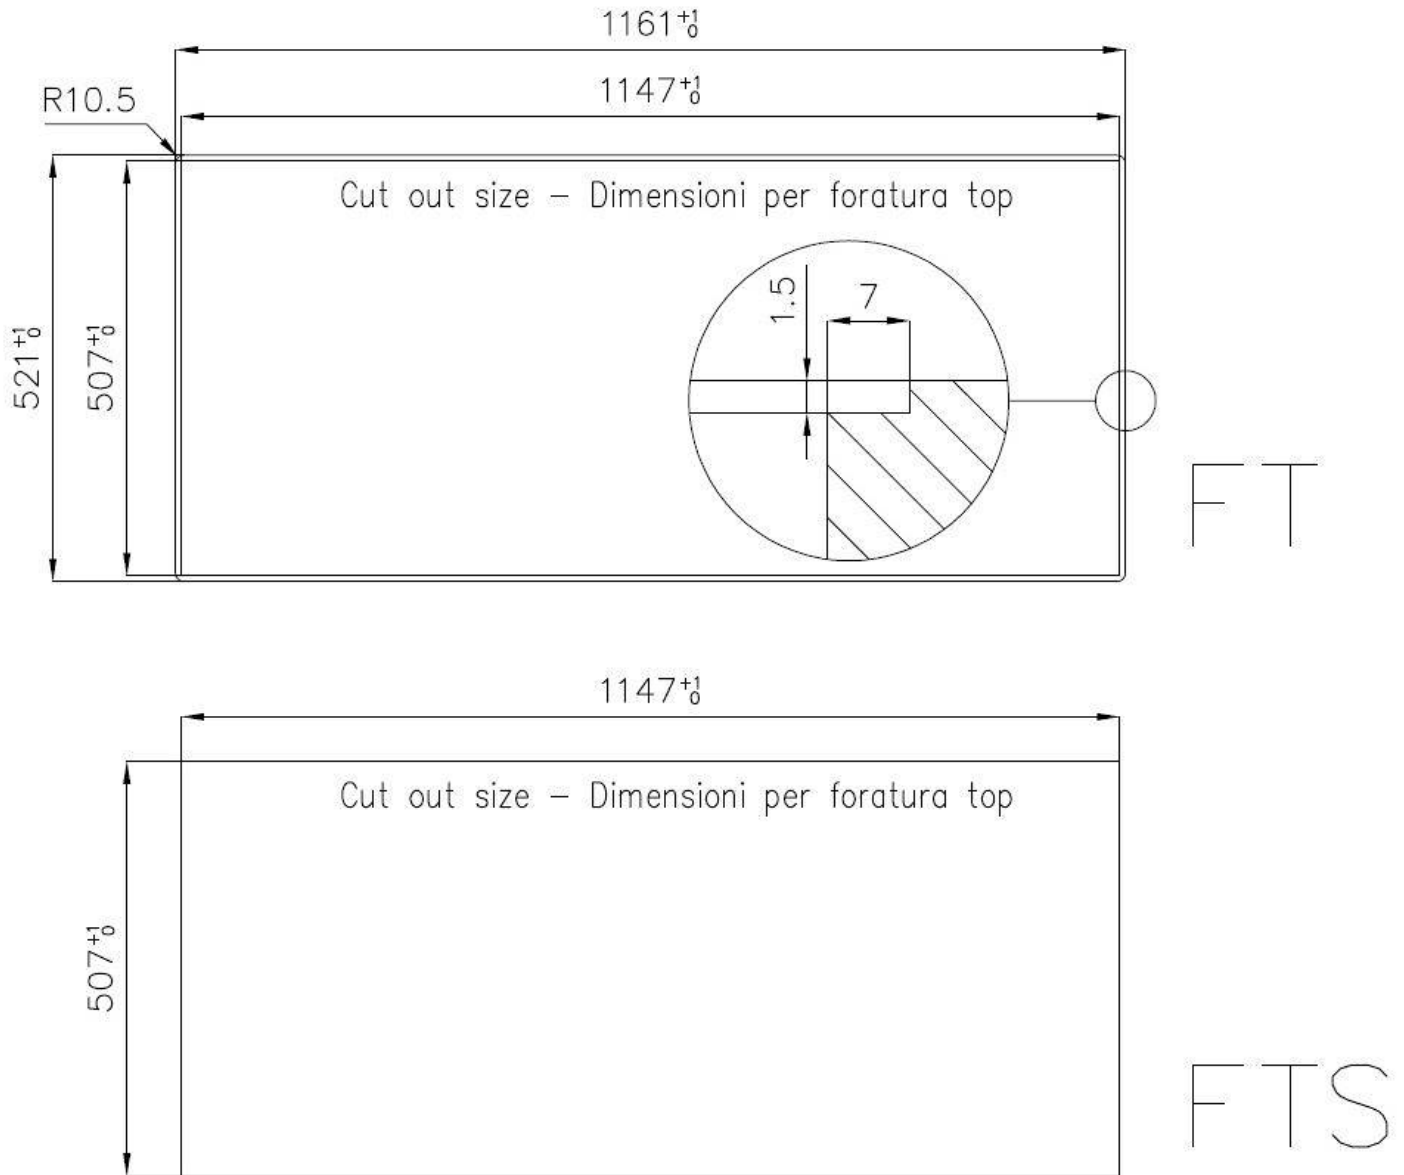

Base 80 cm

Dimensions 1160x520 mm

Standard fittings Fixing hooks, gasket, drain, overflow and siphon, boxed packing

Mixer holes 2 standard holes

Built-in hole [View technical data sheet](#)

Drainer Yes

Width 116 cm

Double mixer hole The large tap counter is already fitted with a series of 2 tap holes. In the second hole it is possible to install the remote control of the automatic drain or, alternatively, a practical soap dispenser.

High thickness 1mm thick steel. A significant thickness, which guarantees the maximum sturdiness and durability.

Perimetral overflow The overflow is always a security on the Foster sinks that prevents the overflow of water in case of oversights. The perimeter drain solution improves aesthetics thanks to its square and essential shape.

Small radius Bowls with squared shapes with a modern design and an increased capacity, for a minimal aesthetics connected with an extreme practicity.

TECHNICAL DATA

Lavello serie Master cod. 1252/05*

GALLERY