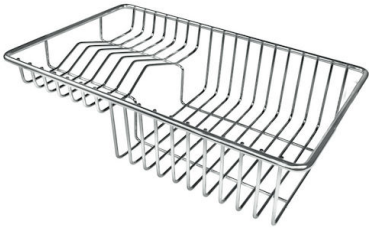

Double mixer hole The large tap counter is already fitted with a series of 2 tap holes. In the second hole it is possible to install the remote control of the automatic drain or, alternatively, a practical soap dispenser.

Small radius Bowls with squared shapes with a modern design and an increased capacity, for a minimal aesthetics connected with an extreme practicity.

TECHNICAL DATA

Lavello serie Master cod. 1252/05*

GALLERY

EQUIPMENT

Automatic waste fitting

OPTIONAL ACCESSORIES

Glass chopping board

HPDE Chopping board

HPDE Twin chopping board

Iroko-wood chopping board with stainless steel colander

Iroko-wood sliding chopping board

Stainless steel basket

Stainless steel plate rack

White bowl

Graters kit with ring-holder and food collection tray

Stainless steel perforated tray

WARNING:

The accessories 8159101, 8100303,8151000 are only usable in combination with 8644101